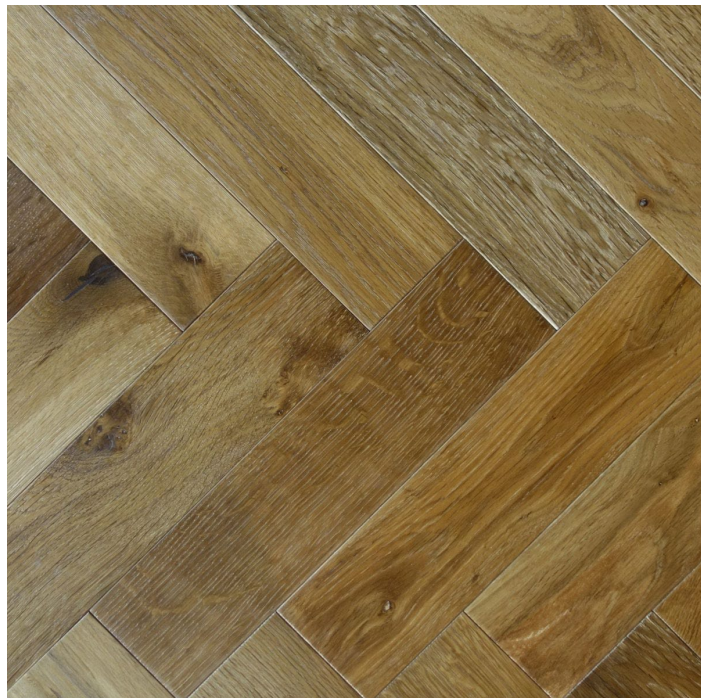

## ZB201 Smoked Oak

Smoked, Brushed & UV Oiled Rustic Oak Bevel Edge Block

### Grading: Rustic

Rustic Floors can contain varying size live and filled dead knots. Colour variation, sapwood, heartwood and end-checks (filled splits).

V4 Wood Flooring is chosen for its natural beauty, therefore grading criteria is always an approximation as every piece of timber is different. If further selection is needed, please allow for extra material upon installation.

### Product Details

Product Code	ZB110
Collection	Deco Parquet
Construction	Engineered
Species	Oak
Product Type	Engineered Parquet Block
Surface	Smoked, Brushed & Stained
Finish	Matt Lacquer
Dimensions	90 x 14/3 x 360 mm
Top Layer	3 mm – Solid European Oak
Core Layer	11 mm – Multi-Layer Eucalyptus & Poplar
Grade	Rustic
Pack Size	1.8144 m <sup>2</sup>
Pack Contents	56 Boards
Joint Type	3 Grooves 1 Tongue
Edge Profile	Bevel Edged on 4 sides